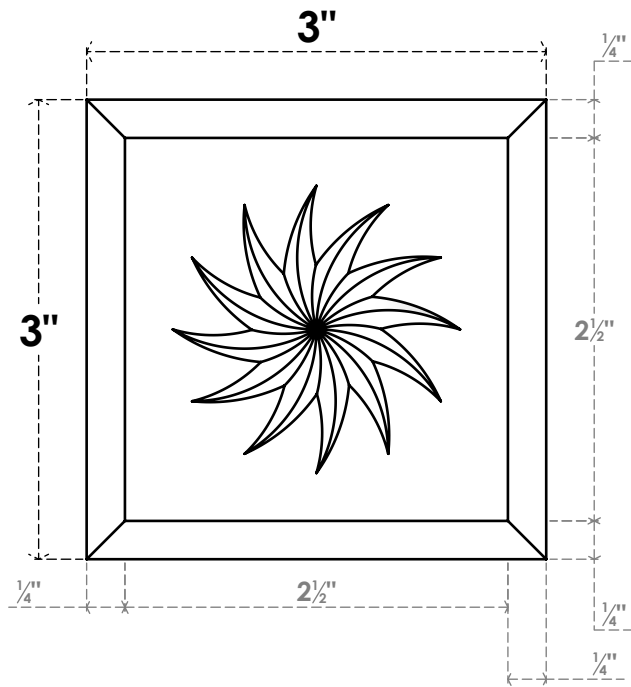

ROSP030X030X100SDG13

3"W X 3"H X 1"P STANDARD SEDGWICK SPIRAL ROSETTE WITH BEVELED EDGE, ARCHITECTURAL GRADE PVC

FRONT

SIDE

EKENA MILLWORK
2300 WEST MAIN ST.
CLARKSVILLE, TX 75426
TOLL FREE: 866-607-0453
WWW.EKENAMILLWORK.COM