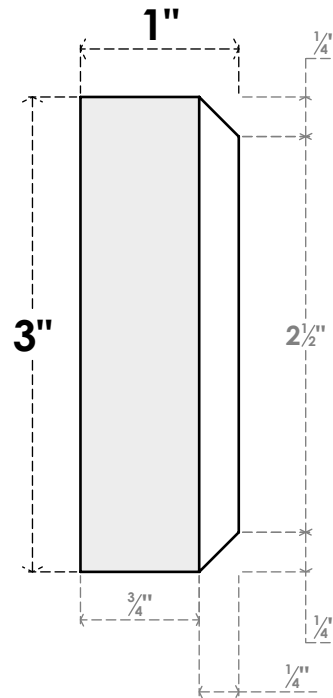

ROSP030X030X100SDG13

3"W X 3"H X 1"P STANDARD SEDGWICK SPIRAL ROSETTE WITH BEVELED EDGE, ARCHITECTURAL GRADE PVC

FRONT

SIDE

EKENA MILLWORK
2300 WEST MAIN ST.
CLARKSVILLE, TX 75426
TOLL FREE: 866-607-0453
WWW.EKENAMILLWORK.COM

NOTES

1. INSTALLATION TO BE COMPLETED IN ACCORDANCE WITH MANUFACTURER'S SPECIFICATIONS.
2. DRAWING MAY NOT BE TO SCALE
3. THIS DRAWING IS INTENDED FOR DESIGN AND PLANNING PURPOSES ONLY.
4. ALL INFORMATION CONTAINED HEREIN WAS CURRENT AT THE TIME OF DEVELOPMENT BUT MUST BE REVIEWED AND APPROVED BY THE PRODUCT MANUFACTURER TO BE CONSIDERED ACCURATE.
5. ARCHITECTURAL GRADE PVC PRODUCTS ARE MADE FROM EXPANDED CELLULAR PVC AND COME NATURALLY WHITE BUT MAY BE PAINTED